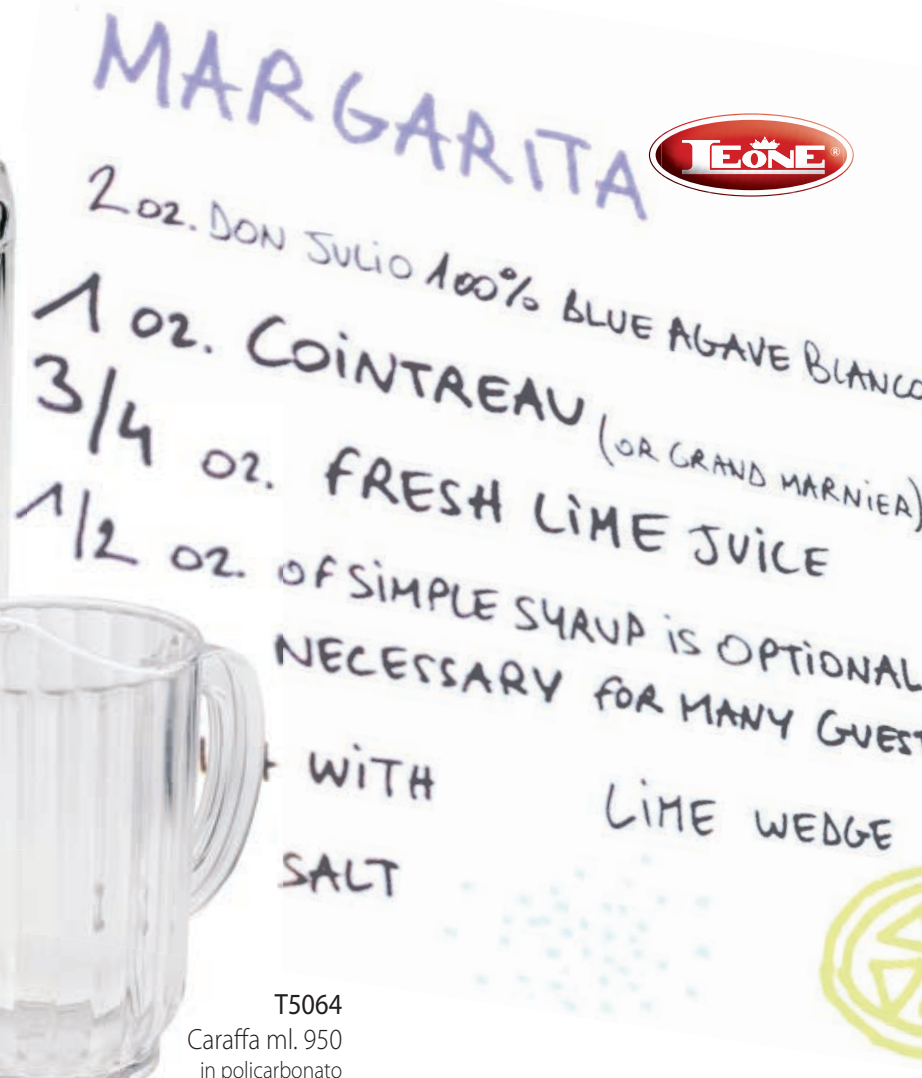

T5064
Caraffa ml. 950
in policarbonato