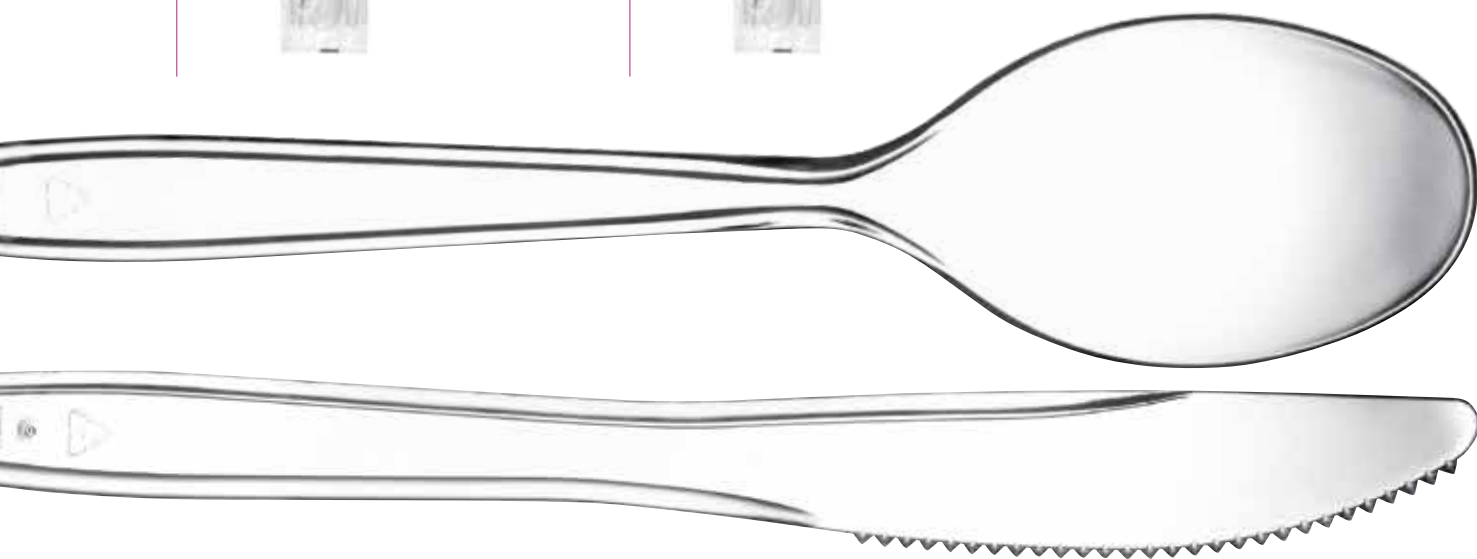

TRASP.
TRASP.
21

Cod CA603

Forchetta, Coltello, Tovagliolo 2v.
33x33 B.co
Fork, Knife, Napkin 2p. 33x33 White

Cod CA603S

Forchetta, Coltello, Tovagliolo 2v.
33x33 B.co, Stuzzicadenti
*Fork, Knife, Napkin 2p. 33x33
White, Toothpick*

Crz/Pz **Sfuso** Pkt/Pcs
Pz/CRT **400** Pcs/Box

Cod CA603C+C

Forchetta, Coltello e Tovagliolo 2 v. 33x33
B.co (100 Pezzi)
*Fork, Knife, and Napkin 2p. 33x33 White
(100 pc.)*

Crz/Pz **4x100** Pkt/Pcs
Pz/CRT **400** Pcs/Box

Cod CA602P

Forchetta, Coltello,
Cucchiaino, Tovagliolo
1 v. 29x33 B.co
*Fork, Knife, Spoon, Napkin
1 p. 29x33 White*

Crz/Pz **Sfuso** Pkt/Pcs
Pz/CRT **800** Pcs/Box

TRASP.
TRASP.
21

Cod CA603P

Forchetta, Coltello e Tovagliolo
1v. 29x33 B.co
*Fork, Knife, and Napkin
1 p. 29x33 White*

Crz/Pz **Sfuso** Pkt/Pcs
Pz/CRT **1000** Pcs/Box

Cod CA603ST

Forchetta Media + Coltello Medio
Medium Fork + Medium Knife

Crz/Pz **Sfuso** Pkt/Pcs
Pz/CRT **500** Pcs/Box

Cod CA603PP

Forchetta, Coltello, Tovagliolo 2 v.
33x33 B.co
*Fork, Knife, Napkin 2p. 33x33
White*

PP 175 mm

Crz/Pz **Sfuso** Pkt/Pcs
Pz/CRT **1000** Pcs/Box

BIANCO
WHITE
11